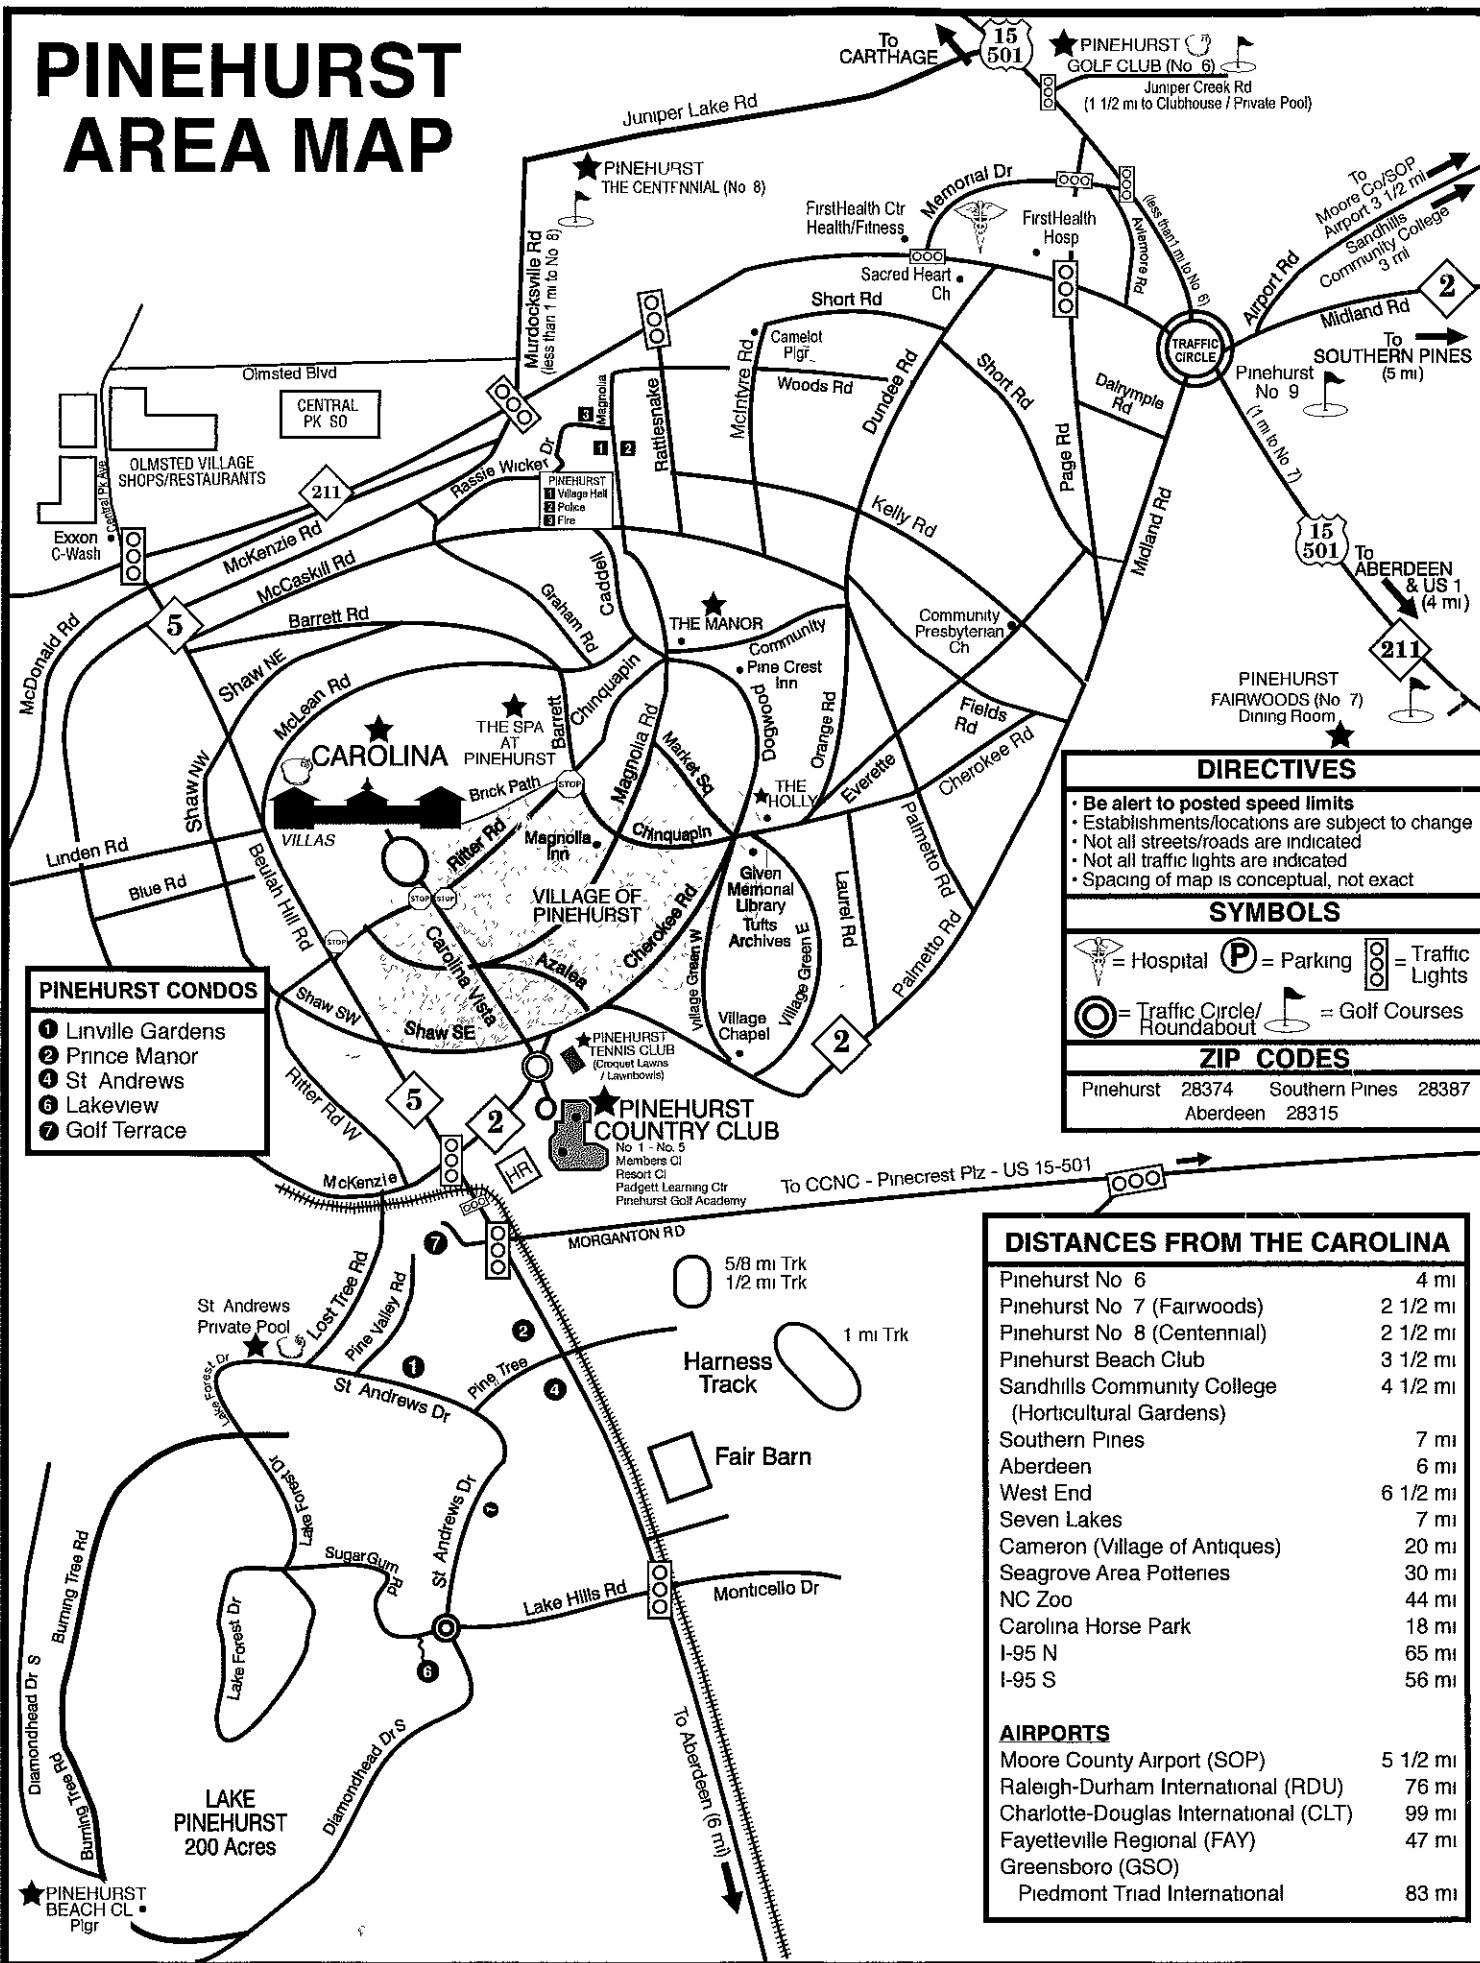

PINEHURST AREA MAP

- PINEHURST CONDOS**
- 1 Linville Gardens
 - 2 Prince Manor
 - 4 St Andrews
 - 6 Lakeview
 - 7 Golf Terrace

DIRECTIVES

- Be alert to posted speed limits
- Establishments/locations are subject to change
- Not all streets/roads are indicated
- Not all traffic lights are indicated
- Spacing of map is conceptual, not exact

SYMBOLS

= Hospital
 = Parking
 = Traffic Lights
 = Traffic Circle/Roundabout
 = Golf Courses

ZIP CODES

Pinehurst 28374 Southern Pines 28387
 Aberdeen 28315

DISTANCES FROM THE CAROLINA

Pinehurst No 6	4 mi
Pinehurst No 7 (Fairwoods)	2 1/2 mi
Pinehurst No 8 (Centennial)	2 1/2 mi
Pinehurst Beach Club	3 1/2 mi
Sandhills Community College (Horticultural Gardens)	4 1/2 mi
Southern Pines	7 mi
Aberdeen	6 mi
West End	6 1/2 mi
Seven Lakes	7 mi
Cameron (Village of Antiques)	20 mi
Seagrove Area Potteries	30 mi
NC Zoo	44 mi
Carolina Horse Park	18 mi
I-95 N	65 mi
I-95 S	56 mi

AIRPORTS

Moore County Airport (SOP)	5 1/2 mi
Raleigh-Durham International (RDU)	76 mi
Charlotte-Douglas International (CLT)	99 mi
Fayetteville Regional (FAY)	47 mi
Greensboro (GSO)	
Piedmont Triad International	83 mi