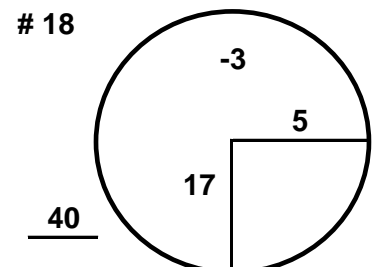

HOLE LOCATIONS Pinehurst

Tournament

NHSGI

Course The Golf Club at No.6

Date 06/23/2021 & 06/24/2021

HOLE PLACEMENTS ARE MEASURED IN YARDS