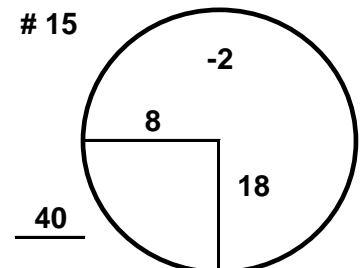

HOLE LOCATIONS Pinehurst

Tournament

NHSGI

Course The Golf Club at No.6

Date 06/23/2021 & 06/24/2021

HOLE PLACEMENTS ARE MEASURED IN YARDS