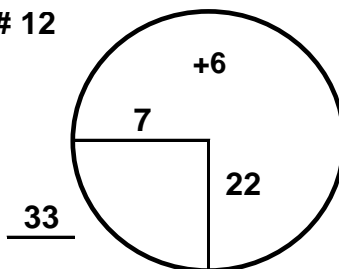

HOLE LOCATIONS
Pinehurst No.8
Tournament NHSGI

Course Pinehurst No. 8 Round 1 Date Wednesday June 23, 2021

HOLE PLACEMENTS ARE MEASURED IN YARDS