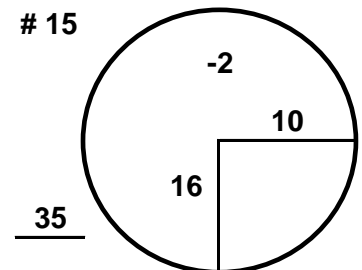

HOLE LOCATIONS
Pinehurst No.8
Tournament NHSGI

Course Pinehurst No. 8 Round 1 Date Wednesday June 23, 2021

HOLE PLACEMENTS ARE MEASURED IN YARDS