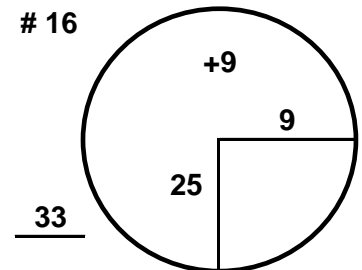

HOLE LOCATIONS
Pinehurst No.8
Tournament NHSGI

Course Pinehurst No. 8 Round 1 Date Wednesday June 23, 2021

HOLE PLACEMENTS ARE MEASURED IN YARDS