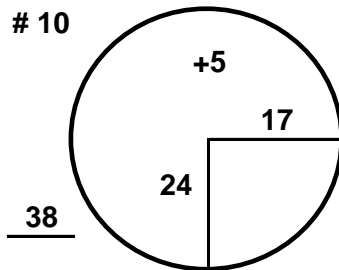

HOLE LOCATIONS
Pinehurst No.8
Tournament NHSGI

Course Pinehurst No. 8 Round 1 Date Wednesday June 23, 2021

HOLE PLACEMENTS ARE MEASURED IN YARDS