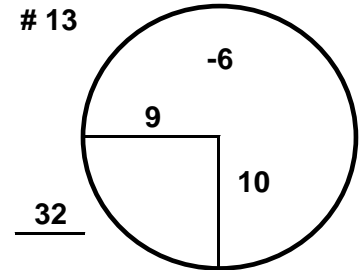

HOLE LOCATIONS
Pinehurst No.8
Tournament NHSGI

Course Pinehurst No. 8 Round 1 Date Wednesday June 23, 2021

HOLE PLACEMENTS ARE MEASURED IN YARDS