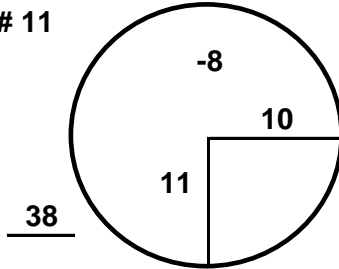

HOLE LOCATIONS
Pinehurst No.8
Tournament NHSGI

Course Pinehurst No. 8 Round 1 Date Wednesday June 23, 2021

HOLE PLACEMENTS ARE MEASURED IN YARDS