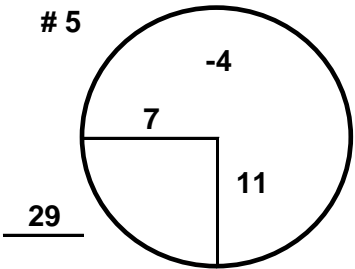

HOLE LOCATIONS
Pinehurst No.8
Tournament NHSGI

Course Pinehurst No. 8 Round 1 Date Wednesday June 23, 2021

HOLE PLACEMENTS ARE MEASURED IN YARDS