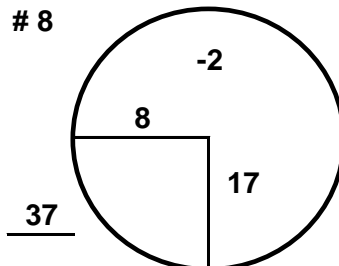

HOLE LOCATIONS
Pinehurst No.8
Tournament NHSGI

Course Pinehurst No. 8 Round 1 Date Wednesday June 23, 2021

HOLE PLACEMENTS ARE MEASURED IN YARDS