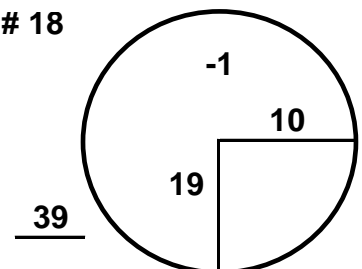

HOLE LOCATIONS
Pinehurst No.8
Tournament NHSGI

Course Pinehurst No. 8 Round 1 Date Wednesday June 23, 2021

HOLE PLACEMENTS ARE MEASURED IN YARDS