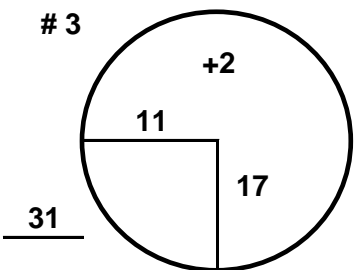

HOLE LOCATIONS
Pinehurst No.8
Tournament NHSGI

Course Pinehurst No. 8 Round 1 Date Wednesday June 23, 2021

HOLE PLACEMENTS ARE MEASURED IN YARDS