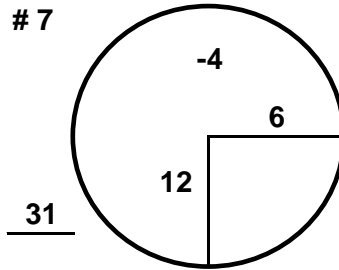

HOLE LOCATIONS
Pinehurst No.8
Tournament NHSGI

Course Pinehurst No. 8 Round 1 Date Wednesday June 23, 2021

HOLE PLACEMENTS ARE MEASURED IN YARDS