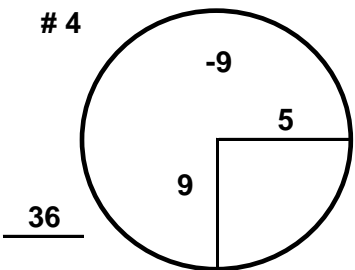

HOLE LOCATIONS
Pinehurst No.8
Tournament NHSGI

Course Pinehurst No. 8 Round 1 Date Wednesday June 23, 2021

HOLE PLACEMENTS ARE MEASURED IN YARDS