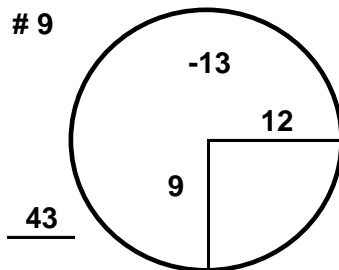

HOLE LOCATIONS
Pinehurst No.8
Tournament NHSGI

Course Pinehurst No. 8 Round 1 Date Wednesday June 23, 2021

HOLE PLACEMENTS ARE MEASURED IN YARDS